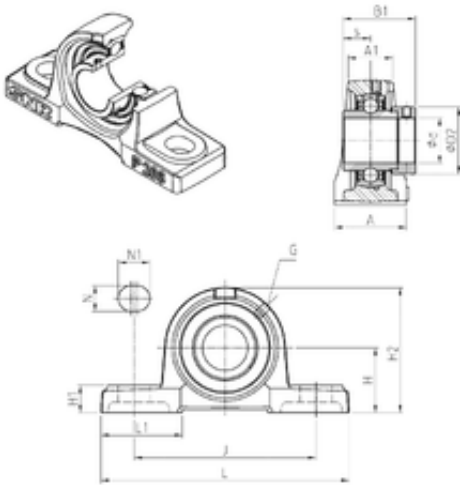

Bofa Import and Export Co., Ltd.

SNR EXP207 bearing units

Bearing No. EXP207

Bore Diameter	35 mm
d	35 mm
s	18,8 mm
A	48 mm
A1	31 mm
B1	51,1 mm
D2	55,6 mm
H	47,6 mm
H1	19 mm
H2	94 mm
J	127 mm
L	167 mm
L1	54 mm
N	17 mm
N1	21 mm
Thread (G)	M6x1
Weight	1,9 Kg
Basic dynamic load rating (C)	25,7 kN

EXP207 Bearing 2D drawings and 3D CAD models