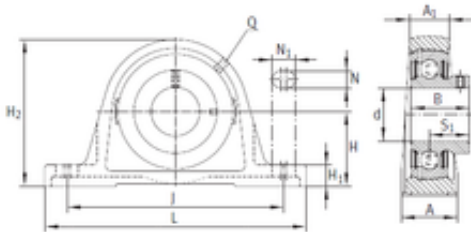

Bofa Import and Export Co., Ltd.

INA PASEY12 bearing units

PASEY12 Bearing 2D drawings and 3D CAD models

Bearing No. PASEY12

Bore Diameter	12 mm
d	12 mm
S1	16 mm
Thread (Q)	M6
A	30 mm
A1	18 mm
B	22 mm
H	30,2 mm
H1	10 mm
H2	57 mm
J	95 mm
L	125 mm
N	11 mm
N1	19 mm
Weight	0,44 Kg
Basic dynamic load rating (C)	9,8 kN
Category	Bearings
Inventory	0.0
Manufacturer Name	SCHAEFFLER GROUP
Minimum Buy Quantity	N/A
Weight / Kilogram	0.42
Product Group	M06110