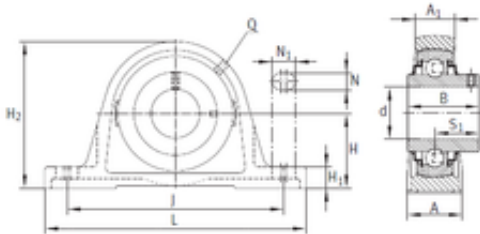

Bofa Import and Export Co., Ltd.

INA RASEY16 bearing units

RASEY16 Bearing 2D drawings and 3D CAD models

Bearing No. RASEY16

Bore Diameter	16 mm
d	16 mm
S1	15,9 mm
Thread (Q)	M6
A	30 mm
A1	18 mm
B	27,4 mm
H	30,2 mm
H1	10 mm
H2	57 mm
J	95 mm
L	125 mm
N	11 mm
N1	19 mm
Weight	0,45 Kg
Basic dynamic load rating (C)	9,8 kN
Category	Bearings
Inventory	0.0
Manufacturer Name	SCHAEFFLER GROUP
Minimum Buy Quantity	N/A
Weight / Kilogram	0.42
Product Group	M06110