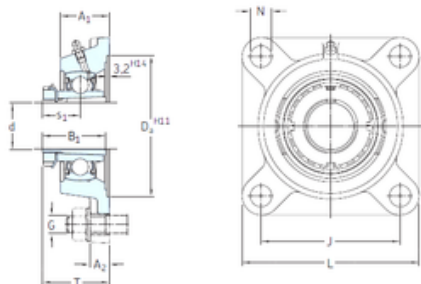

Bofa Import and Export Co., Ltd.

SKF FYJ 30 KF+HA 2306 bearing units

Bearing No. FYJ 30 KF+HA 2306

| | |
|-------------------------------|-----------|
| Bore Diameter | 23,813 mm |
| d | 23,813 mm |
| Da | 93,7 mm |
| s1 | 22 mm |
| A1 | 31 mm |
| B1 | 38 mm |
| G | 10 mm |
| J | 83 mm |
| L | 108 mm |
| N | 12 mm |
| T | 40 mm |
| A2 | 14 mm |
| Weight | 1,05 Kg |
| Basic dynamic load rating (C) | 19,5 kN |
| Basic static load rating (C0) | 11,2 kN |
| Fatigue load limit (Pu) | 0,475 |

FYJ 30 KF+HA 2306 Bearing 2D drawings and 3D CAD models