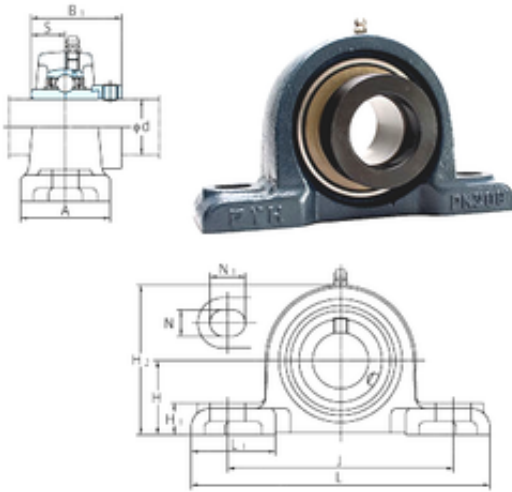

Bofa Import and Export Co., Ltd.

FYH NAPK207-23 bearing units

Bearing No. NAPK207-23

Bore Diameter	36,5125 mm
d	36,5125 mm
H	46 mm
A	48 mm
B1	51,1 mm
H1	19 mm
H2	92 mm
J	127 mm
L	167 mm
L1	45 mm
N	14 mm
N1	19 mm
S	18,8 mm
Bolt (G)	1/2
Weight	2 Kg
Basic dynamic load rating (C)	25,7 kN
Basic static load rating (C0)	15,4 kN

NAPK207-23 Bearing 2D drawings and 3D CAD models