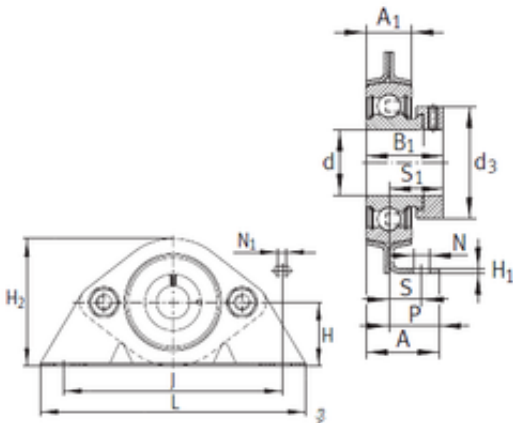

## INA PBS30 bearing units

Bearing No. PBS30

PBS30 Bearing 2D drawings and 3D CAD models

Bore Diameter	30 mm
d	30 mm
S1	26,7 mm
P	30,2 mm
d3	44 mm
A	38,9 mm
A1	17,4 mm
B1	35,8 mm
H	42,9 mm
H1	3,4 mm
H2	85 mm
J	119 mm
L	159 mm
N	13,5 mm
N1	8 mm
S	16 mm
Category	Bearings
Inventory	0.0
Manufacturer Name	SCHAEFFLER GROUP
Minimum Buy Quantity	N/A
Weight / Kilogram	0.79
Product Group	M06110