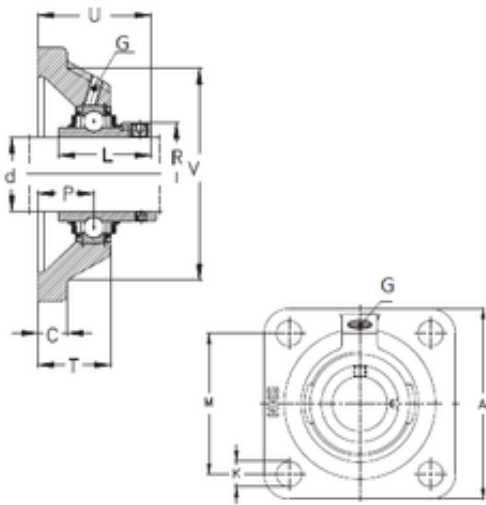

## NKE RCJ45 bearing units

Bearing No. RCJ45

RCJ45 Bearing 2D drawings and 3D CAD models

Bore Diameter	45 mm
d	45 mm
P	24 mm
V	116 mm
U	58,9 mm
K	14 mm
A	137 mm
C	13 mm
L	56,3 mm
M	105 mm
R	63 mm
T	35 mm
Thread (G)	R1/8 "