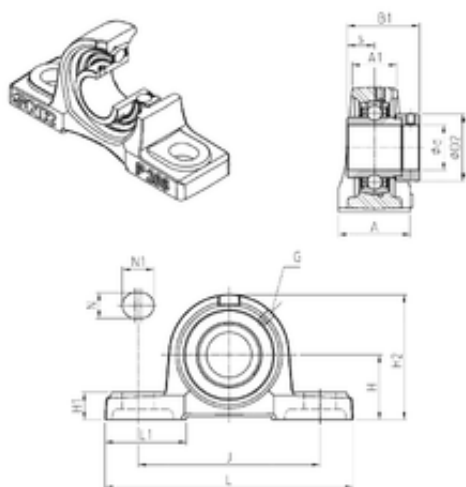

Bofa Import and Export Co., Ltd.

SNR EXP316 bearing units

Bearing No. EXP316

| | |
|-------------------------------|-----------|
| Bore Diameter | 80 mm |
| d | 80 mm |
| s | 40,5 mm |
| A | 110 mm |
| A1 | 66 mm |
| B1 | 106,4 mm |
| D2 | 119 mm |
| H | 106 mm |
| H1 | 40 mm |
| H2 | 210 mm |
| J | 300 mm |
| L | 400 mm |
| L1 | 110 mm |
| N | 27 mm |
| N1 | 40 mm |
| Thread (G) | M10x1 |
| Weight | 20,1 Kg |
| Basic dynamic load rating (C) | 122,85 kN |

EXP316 Bearing 2D drawings and 3D CAD models