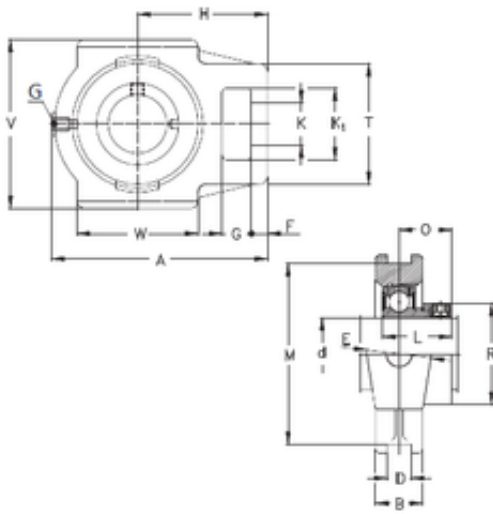

## Bofa Import and Export Co., Ltd.

65 mm x 25 mm x 50 mm NKE RTUEY65  
bearing units

Bearing No. RTUEY65

Bore Diameter	65 mm
d	65 mm
V	166 mm
K1	70 mm
O	44,4 mm
A	214 mm
B	50 mm
D	25 mm
E	70 mm
F	20 mm
G	35 mm
H	135 mm
K	41 mm
L	74,6 mm
M	151 mm
T	110 mm
W	120 mm
Thread (G)	R1/8 "

RTUEY65 Bearing 2D drawings and 3D CAD models