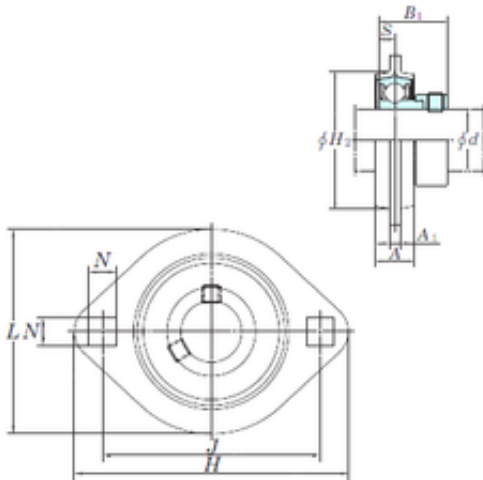

## KOYO SAPFL207-22 bearing units

Bearing No. SAPFL207-22

SAPFL207-22 Bearing 2D drawings and 3D CAD models

Bore Diameter	34,925 mm
Width	36,5 mm
d	34,925 mm
A	22 mm
A1	5,2 mm
B	36,5 mm
H	122 mm
H2	81 mm
J	100 mm
L	94 mm
N	11 mm
S	8,5 mm
Bolt (G)	M10
Weight	0,74 Kg
Basic dynamic load rating (C)	25,7 kN
Basic static load rating (C0)	15,4 kN
Category	Bearings
Inventory	0.0
Manufacturer Name	KOYO
Minimum Buy Quantity	N/A
Weight / Kilogram	0
Product Group	M06110