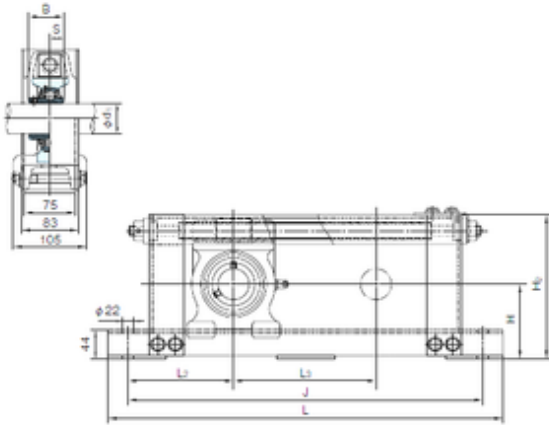

Bofa Import and Export Co., Ltd.

NACHI UCTU210+WU900 bearing units

Bearing No. UCTU210+WU900

UCTU210+WU900 Bearing 2D drawings and 3D CAD models

Bore Diameter	50 mm
Width	51.6 mm
d	50 mm
L2	165 mm
L3	900 mm
B	51.6 mm
H	107 mm
H2	210 mm
J	1230 mm
L	1290 mm
S	19 mm
Bolt (G)	M18