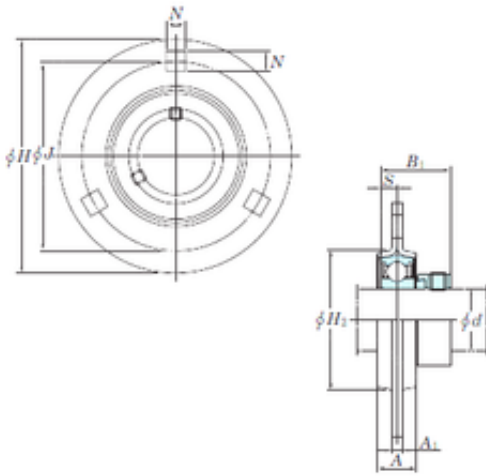

Bofa Import and Export Co., Ltd.

KOYO SAPF203 bearing units

Bearing No. SAPF203

SAPF203 Bearing 2D drawings and 3D CAD models

Bore Diameter	17 mm
d	17 mm
A	14 mm
A1	4 mm
B1	28,5 mm
H	81 mm
H2	49 mm
J	63,5 mm
N	7,1 mm
S	6 mm
Bolt (G)	M6
Weight	0,3 Kg
Basic dynamic load rating (C)	9,55 kN
Basic static load rating (C0)	4,8 kN