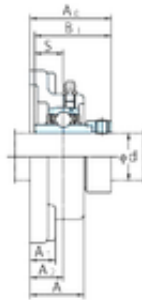

Bofa Import and Export Co., Ltd.

FYH NANF207-22 bearing units

Bearing No. NANF207-22

Bore Diameter	34,925 mm
d	34,925 mm
A0	53,8 mm
A	36,5 mm
A1	17 mm
B1	51,1 mm
J	92 mm
L	117 mm
N	13 mm
S	18,8 mm
Bolt (G)	11,113
A2	21,5 mm
Weight	1,8 Kg
Basic dynamic load rating (C)	25,7 kN
Basic static load rating (C0)	15,4 kN

NANF207-22 Bearing 2D drawings and 3D CAD models