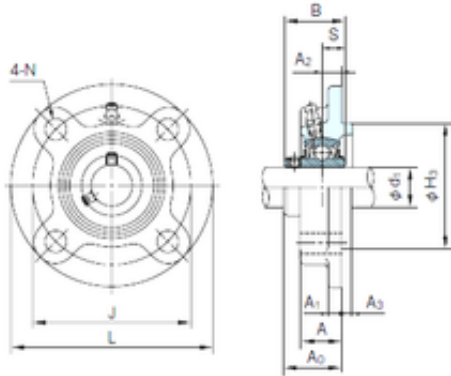

Bofa Import and Export Co., Ltd.

NACHI UCFCX09 bearing units

Bearing No. UCFCX09

Bore Diameter	45 mm
d1	45 mm
H3	108 mm
A0	40.6 mm
A	25 mm
A1	11 mm
B	51.6 mm
J	130 mm
L	155 mm
N	14 mm
S	19 mm
Bolt (G)	M12
A2	8 mm
A3	12 mm

UCFCX09 Bearing 2D drawings and 3D CAD models