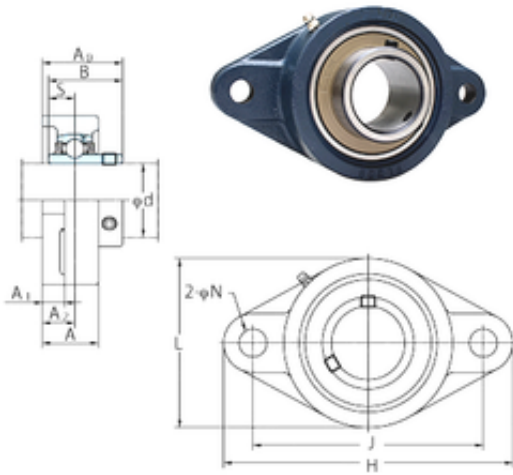

### FYH UCFL207E bearing units

Bearing No. UCFL207E

UCFL207E Bearing 2D drawings and 3D CAD models

Bore Diameter	35 mm
d	35 mm
A0	44,4 mm
A	34 mm
A1	14 mm
B	42,9 mm
H	161 mm
J	130,2 mm
L	90 mm
N	13 mm
S	17,5 mm
A2	19 mm
Weight	1,2 Kg
Basic dynamic load rating (C)	3 kN
Basic static load rating (C0)	15,4 kN