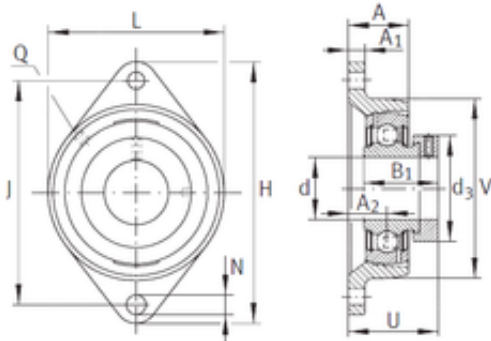

Bofa Import and Export Co., Ltd.

INA PCJT2-7/16 bearing units

Bearing No. PCJT2-7/16

Bore Diameter	61,913 mm
d	61,913 mm
V	140,005 mm
U	73,609 mm
Thread (Q)	1/8 NPT
d3	83,998 mm
A	49,505 mm
A1	18,009 mm
B	53,111 mm
H	238,989 mm
J	202,006 mm
L	140,005 mm
N	18,009 mm
A2	34,011 mm
Category	Bearings
Inventory	0.0
Manufacturer Name	SCHAEFFLER GROUP
Minimum Buy Quantity	N/A
Weight / Kilogram	3.892
Product Group	M06110

PCJT2-7/16 Bearing 2D drawings and 3D CAD models